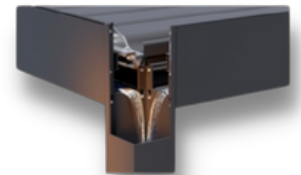

Water Drainage

ONLY SKYLOUNGE
TUBE LED

SKYLOUNGE & SKYMAX
Perimeter & RGB LED

The structures are made to move raindrops of the ceiling as fast as possible, other than standard slope that will cause water to slide down the structure also uses an embedded water draining system that connects the ceiling to the ground and does not let water to slide down from unwanted sections of the structure.