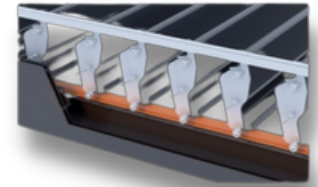

Bioclimatic structures are designed to collect and keep the dust in a small chamber in order to prevent it from falling down when closing the ceiling. Bioclimatic panels also have the ability to completely seal the structures against water or air.

Panel and Gutter Integrated Sealing