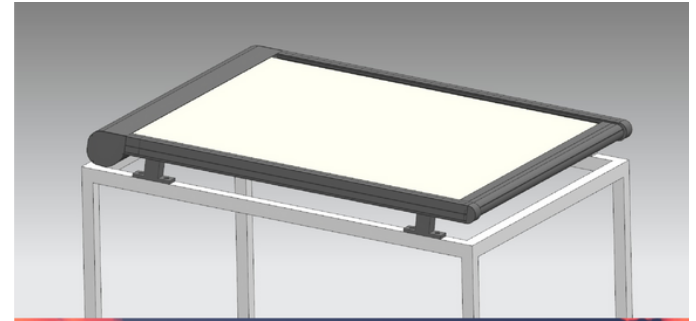

The key feature of Zipblinds is their innovative zip-guided system. This system allows the blinds to be easily raised or lowered along vertical tracks that are installed on the sides of the pergola. The zippers on the blinds securely fasten them to the tracks, preventing any gaps and ensuring a tight and secure fit.