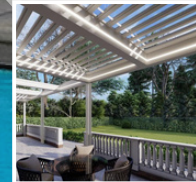

SKYLINE
OUTDOOR

ALL SEASONS OUTDOOR