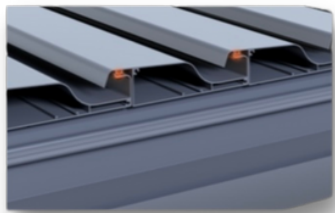

BUILD AND SEALING PROPERTIES

Multi-layered sealing system using several gaskets