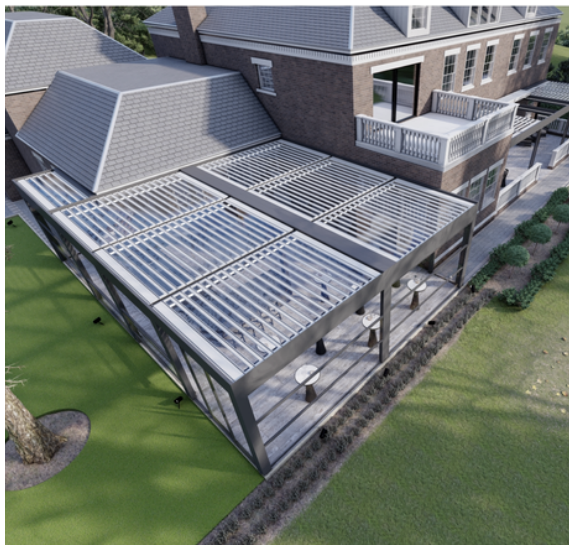

BEST FOR

- Houses
- Verandas Terraces
- Private Clubs Roof Tops
- Cafe & Restaurants
- Private Clubs Hotels
- Restaurants Wedding Halls