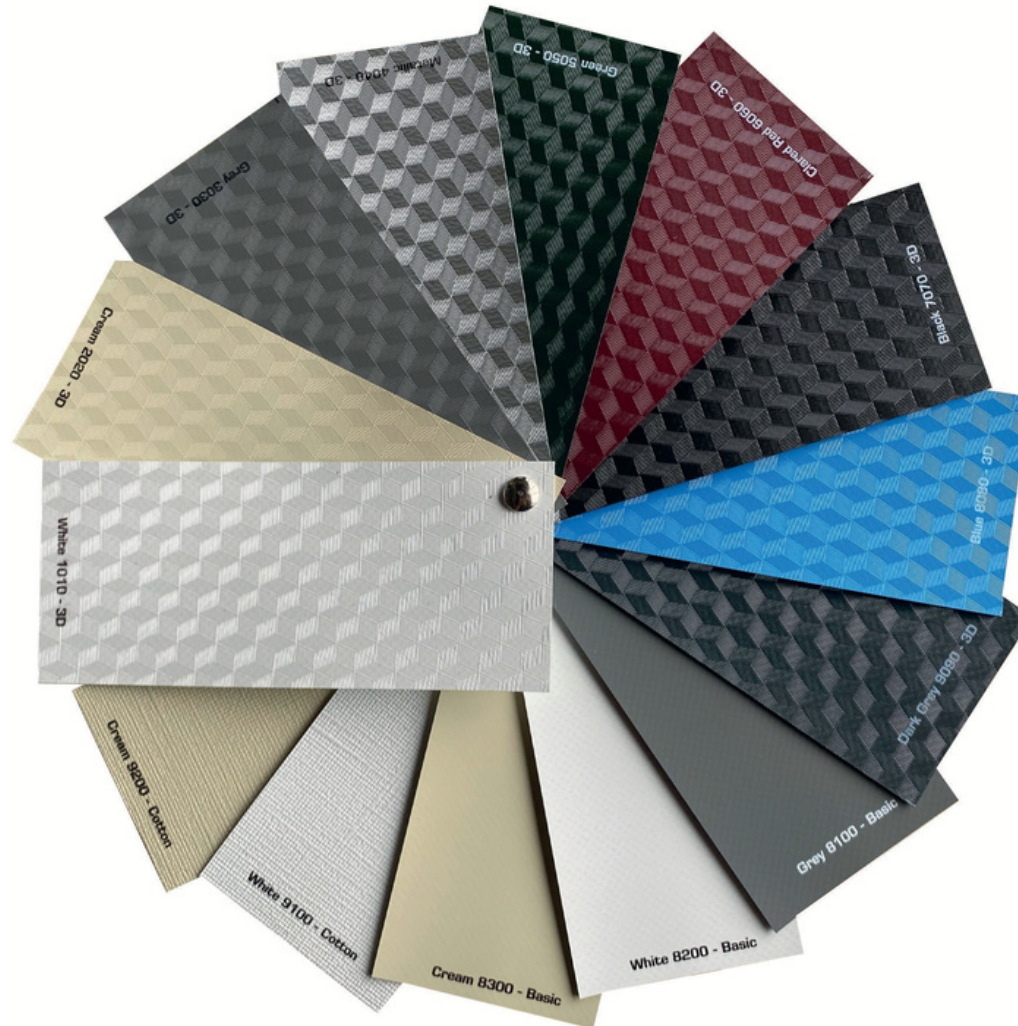

ZIP BLINDS

Zipblinds are typically made from durable and weather-resistant materials, such as high-quality fabrics or mesh, that are built to withstand various outdoor conditions. The blinds are custom-made to fit the dimensions of your pergola, ensuring a perfect and seamless integration with the structure.

C-60 Fixed - 8 mm

C-60 Fixed - 10 mm

C-60 Fixed - 20 mm

FIXED GLASS

Fixed window is a system designed and developed by our company to be integrated into the exposed triangle part of the Pergola. Fixed window can be produced in thicknesses of 8 mm, 10 mm, and 18 mm. It is a system that you can easily install by providing the necessary insulation with wicks and gaskets. With its slim and stylish design, your Pergolas will now be more flamboyant.

Color Options Catalog

The image was taken outdoors in daylight.
It may differ 20% with the actual appearance.

Fabric Options Catalog

The image was taken outdoors in daylight.
It may differ 20% with the actual appearance.