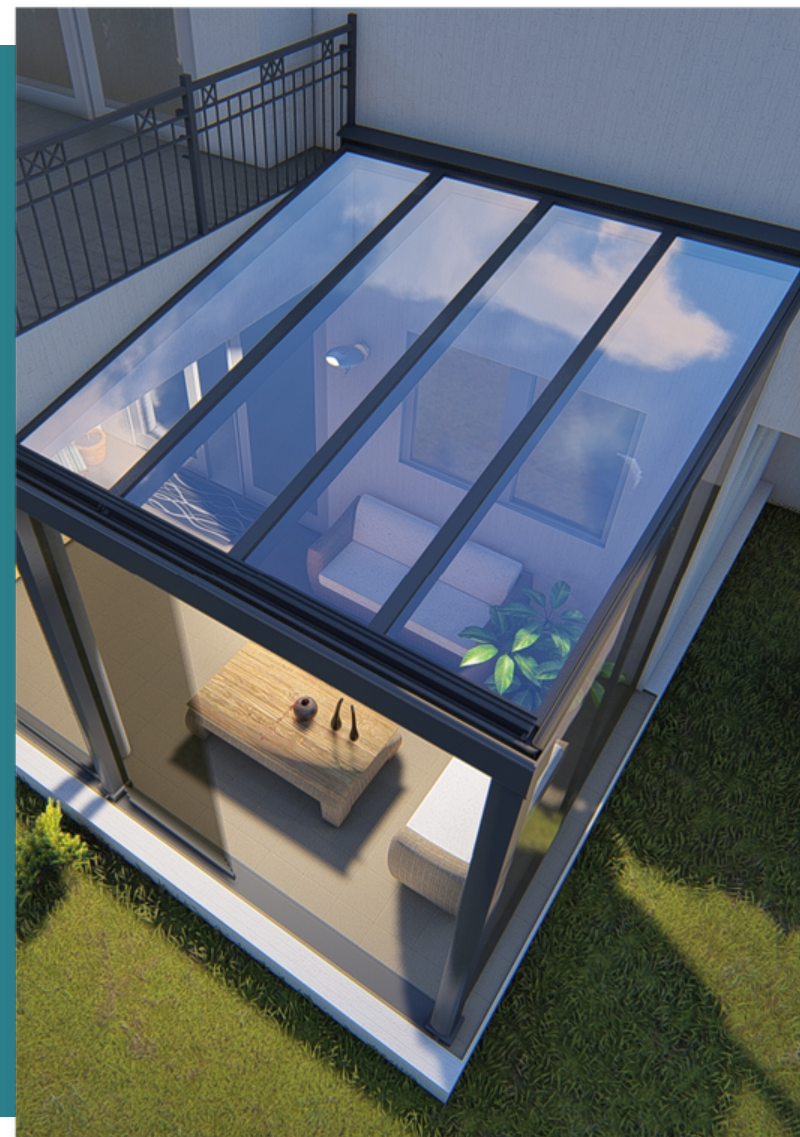

FIX GLASS ROOF

Skyline fixed double glazing glass roof comes with aluminium structure. 100% waterproof with spotlights on roof.

A fixed glass roof pergola is a type of outdoor structure that features a solid roof made of glass panels. Unlike traditional pergolas, which often have an open or latticed roof, a fixed glass roof pergola provides a fully enclosed and protected space while still allowing natural light to filter through.

Key features and benefits

- Weather protection
- Natural light
- Thermal control
- Aesthetics
- Customization options
- Low maintenance