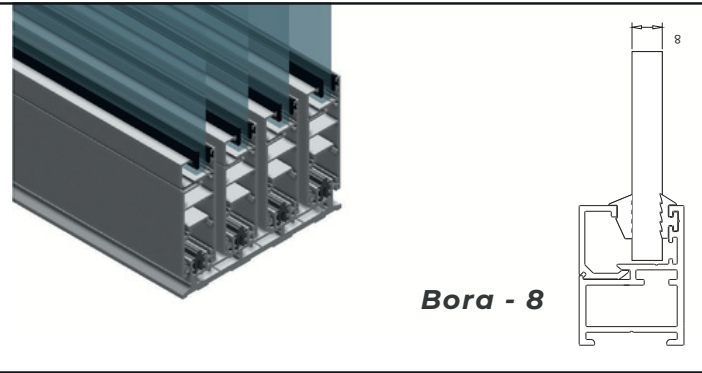

ADVANTAGES

- Customers can choose a suitable glass configuration for the ambient.
- Quickly opening and closing, easy movement that does not require much power.
- You can apply one of the lock systems on which side you want.
- It is not affected by high temperature difference.