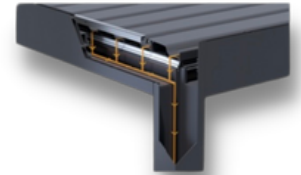

Water Drainage

ONLY SKYLOUNGE
TUBE LED

SKYLOUNGE & SKYMAX
Perimeter & RGB LED

The structures are made to move raindrops of the ceiling as fast as possible, other than standard slope that will cause water to slide down the structure also uses an embedded water draining system that connects the ceiling to the ground and does not let water to slide down from unwanted sections of the structure.