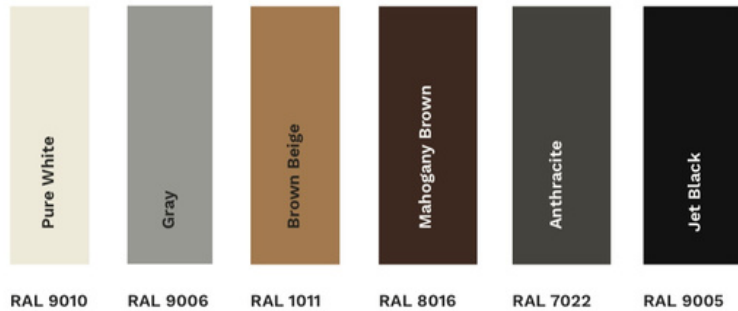

Structure Color and Finish

Our Pergolas utilize aluminium all over the structure to ensure lightness and strength at an optimum; however, you can cover the body and the columns with one of our many colours and finish choices as you can see below.

METAL FINISHES

RAL 9010   RAL 9006   RAL 1011   RAL 8016   RAL 7022   RAL 9005