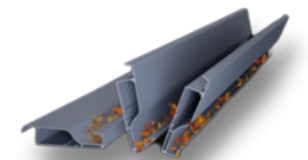

Special dust chamber on the panels