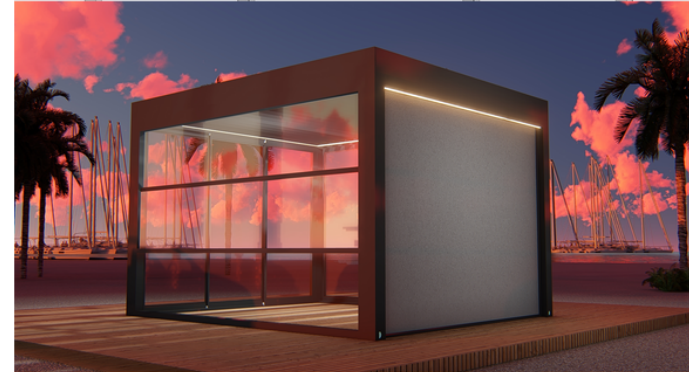

ZIP BLINDS

Zipblinds are typically made from durable and weather-resistant materials, such as high-quality fabrics or mesh, that are built to withstand various outdoor conditions. The blinds are custom-made to fit the dimensions of your pergola, ensuring a perfect and seamless integration with the structure.

The key feature of Zipblinds is their innovative zip-guided system. This system allows the blinds to be easily raised or lowered along vertical tracks that are installed on the sides of the pergola. The zippers on the blinds securely fasten them to the tracks, preventing any gaps and ensuring a tight and secure fit.