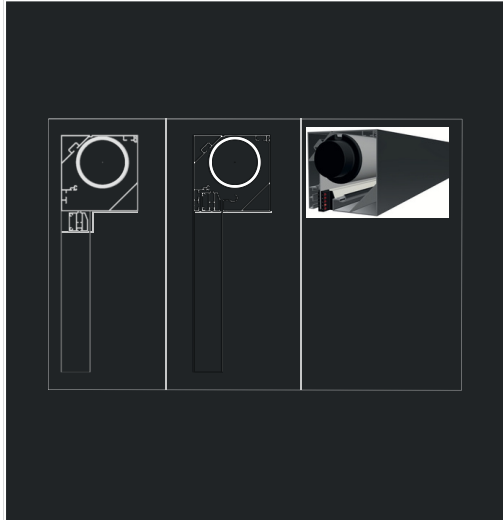

The key feature of Zipblinds is their innovative zip-guided system. This system allows the blinds to be easily raised or lowered along vertical tracks that are installed on the sides of the pergola. The zippers on the blinds securely fasten them to the tracks, preventing any gaps and ensuring a tight and secure fit.

ADVANTAGES

- Not affected by high wind and other loads.
- As fewer fasteners are used, a more ergonomic image emerges.
- A system that can withstand harsh weather conditions.
- When the system is opened, the carrier profile does not appear.

Top box profile with LED lighting

New, interlocking design that does not require fasteners

MOTORISED WINDOWS

Motorized windows for a pergola are a convenient and versatile feature that adds functionality and comfort to your outdoor living space. These windows, also known as pergola screens or pergola shades, can be installed on the sides or roof of your pergola to create an enclosed or semi-enclosed area.