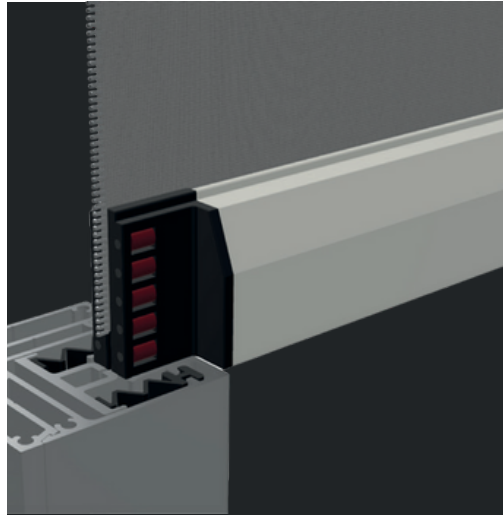

ADVANTAGES

- Not affected by high wind and other loads.
- As fewer fasteners are used, a more ergonomic image emerges.
- A system that can withstand harsh weather conditions.
- When the system is opened, the carrier profile does not appear.