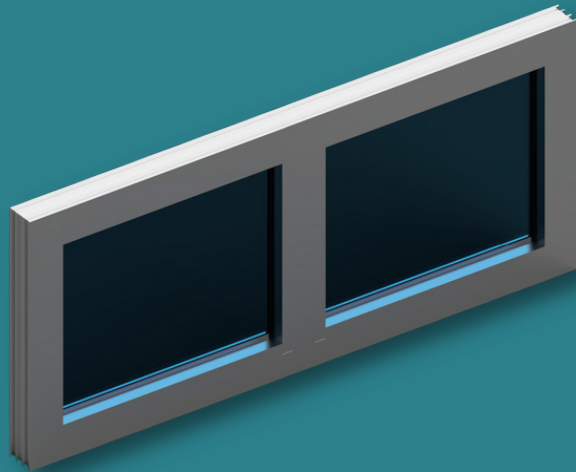

FIXED GLASS

C-60 Fixed joinery is offered as an uninsulated series produced in our company. C-60 Fixed joinery can be produced as 8 mm, 10 mm and 20 mm. The required insulation is provided by using Internal and External Glass Wicks. In addition, C-60 fixed window provides thermal insulation up to four times depending on the type of Bora used. Our company offers C-60 fixed window systems with long-lasting and durable view to your use for many years.