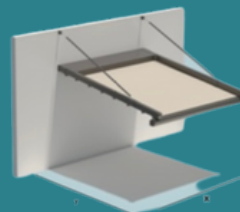

BEST FOR

- Houses
- Verandas
- Terraces
- Private Clubs
- Small Cafe & Restaurants
- Boutique
- Hotels
- Private Clubs

Available shapes

1C-01

1L-01

2C-01

1C-02

1L-02

2L-01

FIX GLASS ROOF

Skyline fixed double glazing glass roof comes with aluminium structure. 100% waterproof with spotlights on roof.

A fixed glass roof pergola is a type of outdoor structure that features a solid roof made of glass panels. Unlike traditional pergolas, which often have an open or latticed roof, a fixed glass roof pergola provides a fully enclosed and protected space while still allowing natural light to filter through.