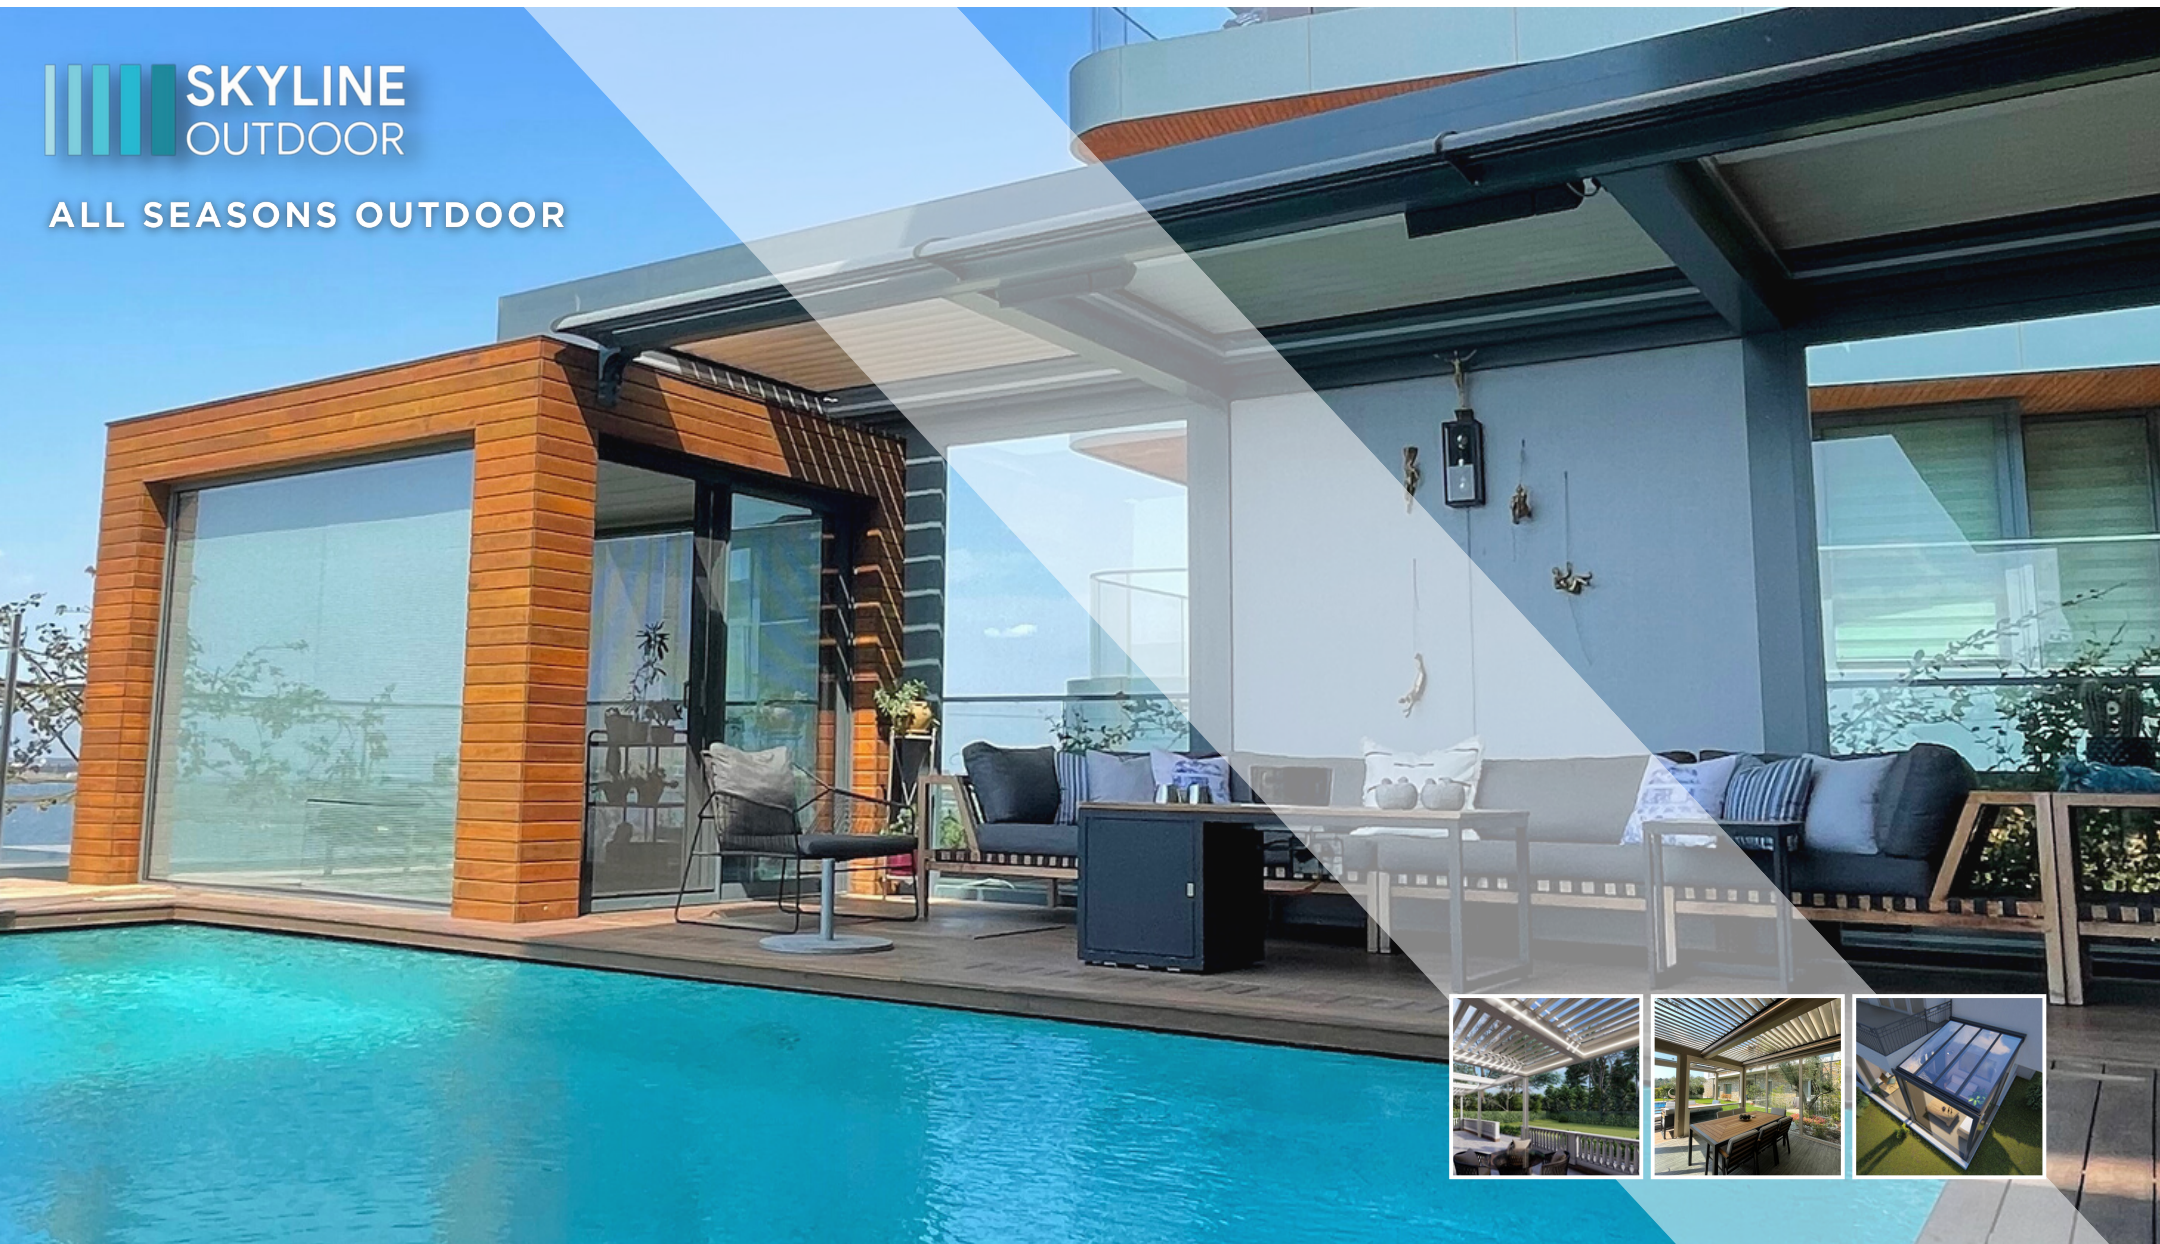

SKYLINE
OUTDOOR

ALL SEASONS OUTDOOR