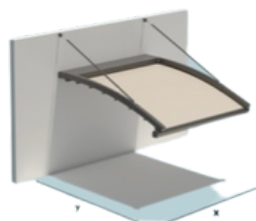

BEST FOR

- Houses
- Verandas
- Terraces
- Private Clubs
- Small Cafe & Restaurants
- Boutique
- Hotels
- Private Clubs

Available shapes

1C-01

1L-01

2C-01

1C-02

1L-02

2L-01

FIX GLASS ROOF

Skyline fixed double glazing glass roof comes with aluminium structure. 100% waterproof with spotlights on roof.

A fixed glass roof pergola is a type of outdoor structure that features a solid roof made of glass panels. Unlike traditional pergolas, which often have an open or latticed roof, a fixed glass roof pergola provides a fully enclosed and protected space while still allowing natural light to filter through.