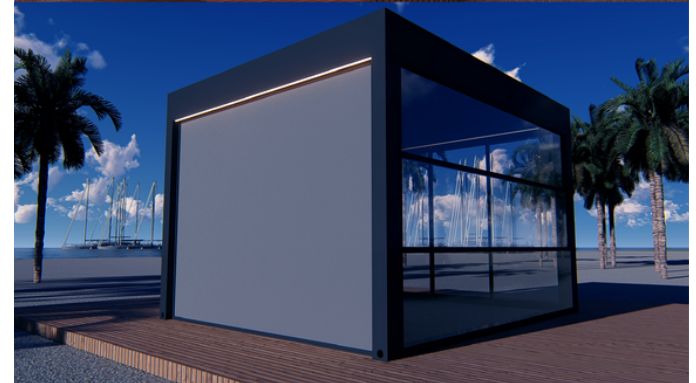

Step into the enchanting realm of pergolas, where outdoor living spaces are transformed into serene havens of comfort and style. A pergola, with its open framework of sturdy columns and gracefully arching beams, creates an inviting atmosphere that seamlessly blends nature with architecture.

With fully retractable roof provides you an open feeling, while keeping you covered under its shelter. You can slide the louvre blades on the roof open fully to enjoy the sunlight at its maximum.

SKYMAX interacts noiselessly with nature to offer you constant comfort in changing weather conditions, with minimum energy consumption. When completely closed, shades shelter the space against weather, dust and all unwanted environmental elements. With the products such as Zipscreen and Guillotine Glass, it could become a fully enclosed area perfect for use as a garage or workshop in your open space.

2L-01

FIX GLASS ROOF

Skyline fixed double glazing glass roof comes with aluminium structure. 100% waterproof with spotlights on roof.

A fixed glass roof pergola is a type of outdoor structure that features a solid roof made of glass panels. Unlike traditional pergolas, which often have an open or latticed roof, a fixed glass roof pergola provides a fully enclosed and protected space while still allowing natural light to filter through.

The key feature of Zipblinds is their innovative zip-guided system. This system allows the blinds to be easily raised or lowered along vertical tracks that are installed on the sides of the pergola. The zippers on the blinds securely fasten them to the tracks, preventing any gaps and ensuring a tight and secure fit.