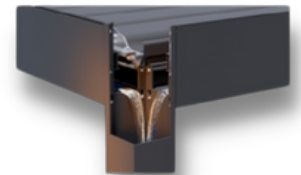

## Water Drainage

ONLY SKYLOUNGE  
TUBE LED

SKYLOUNGE & SKYMAX  
Perimeter & RGB LED

The structures are made to move raindrops of the ceiling as fast as possible, other than standard slope that will cause water to slide down the structure also uses an embedded water draining system that connects the ceiling to the ground and does not let water to slide down from unwanted sections of the structure.