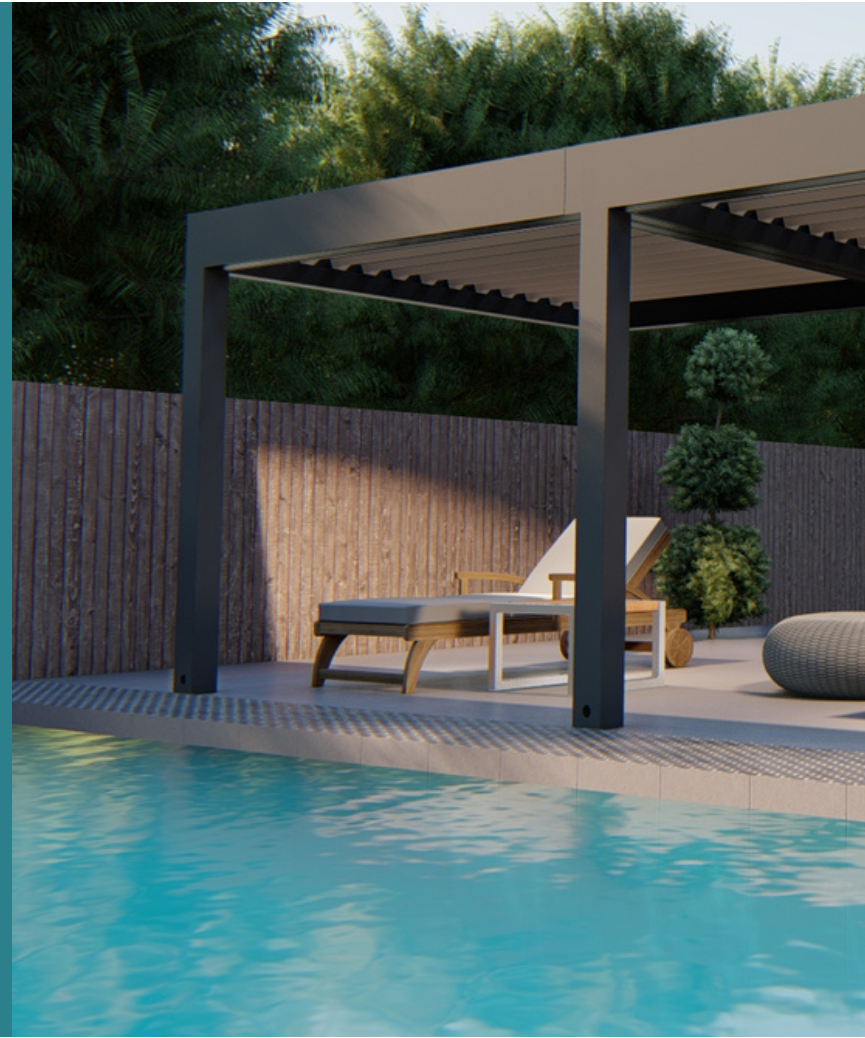

# WELCOME

Welcome to the world of exquisite exterior design where functionality meets aesthetics. Skyline Outdoor Inc. re-designs outdoor living systems under the brand name of Pergola.

Step into the enchanting realm of pergolas, where outdoor living spaces are transformed into serene havens of comfort and style. A pergola, with its open framework of sturdy columns and gracefully arching beams, creates an inviting atmosphere that seamlessly blends nature with architecture.

Whether placed in a garden, patio, or backyard, an elegant pergola offers a timeless and sophisticated atmosphere, providing a perfect blend of form and function. It is an exquisite addition that enhances the overall aesthetic appeal of any outdoor space, making it a truly enchanting and memorable setting.