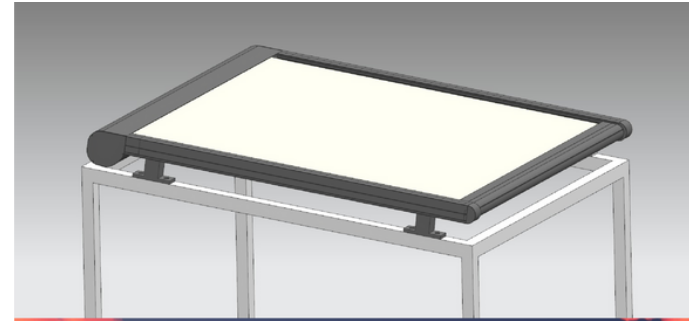

ZIP BLINDS

Zipblinds are typically made from durable and weather-resistant materials, such as high-quality fabrics or mesh, that are built to withstand various outdoor conditions. The blinds are custom-made to fit the dimensions of your pergola, ensuring a perfect and seamless integration with the structure.

The key feature of Zipblinds is their innovative zip-guided system. This system allows the blinds to be easily raised or lowered along vertical tracks that are installed on the sides of the pergola. The zippers on the blinds securely fasten them to the tracks, preventing any gaps and ensuring a tight and secure fit.