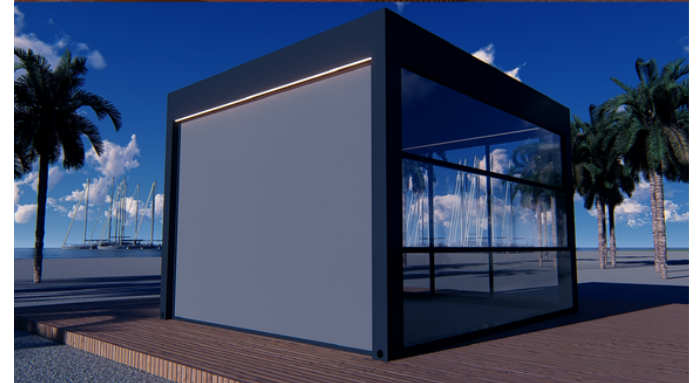

SKY FLEX interacts noiselessly with nature to offer you constant comfort in changing weather conditions, with minimum energy consumption. When completely closed, shades shelter the space against weather, dust and all unwanted environmental elements. With the products such as Zipscreen and Guillotine Glass, it could become a fully enclosed area perfect for use as a garage or workshop in your open space.

# FIX GLASS ROOF

Skyline fixed double glazing glass roof comes with aluminium structure. 100% waterproof with spotlights on roof.

A fixed glass roof pergola is a type of outdoor structure that features a solid roof made of glass panels. Unlike traditional pergolas, which often have an open or latticed roof, a fixed glass roof pergola provides a fully enclosed and protected space while still allowing natural light to filter through.

# ZIP BLINDS

Zipblinds are typically made from durable and weather-resistant materials, such as high-quality fabrics or mesh, that are built to withstand various outdoor conditions. The blinds are custom-made to fit the dimensions of your pergola, ensuring a perfect and seamless integration with the structure.

The key feature of Zipblinds is their innovative zip-guided system. This system allows the blinds to be easily raised or lowered along vertical tracks that are installed on the sides of the pergola. The zippers on the blinds securely fasten them to the tracks, preventing any gaps and ensuring a tight and secure fit.