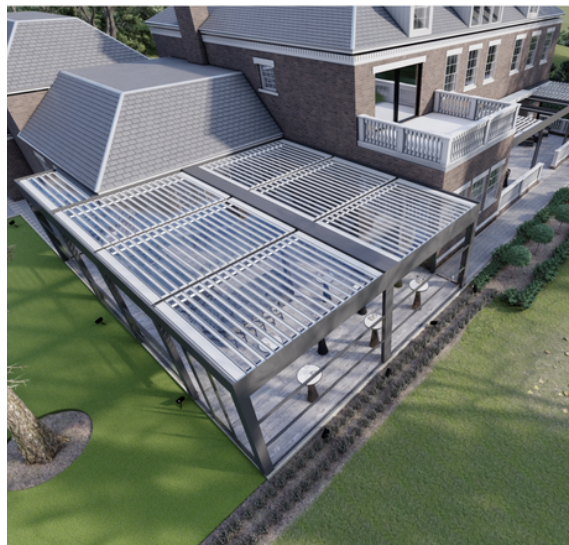

BEST FOR

- Houses
- Verandas Terraces
- Private Clubs Roof Tops
- Cafe & Restaurants
- Private Clubs Hotels
- Restaurants Wedding Halls