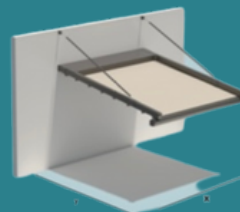

# Available shapes

1C-01

1L-01

2C-01

1C-02

1L-02

2L-01

# FIX GLASS ROOF

Skyline fixed double glazing glass roof comes with aluminium structure. 100% waterproof with spotlights on roof.

A fixed glass roof pergola is a type of outdoor structure that features a solid roof made of glass panels. Unlike traditional pergolas, which often have an open or latticed roof, a fixed glass roof pergola provides a fully enclosed and protected space while still allowing natural light to filter through.