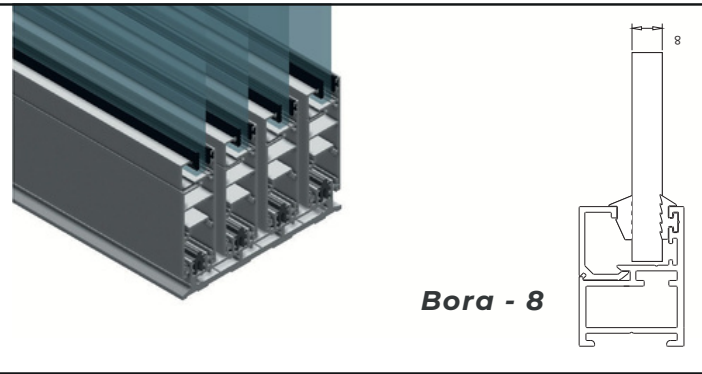

ADVANTAGES

- Customers can choose a suitable glass configuration for the ambient.
- Quickly opening and closing, easy movement that does not require much power.
- You can apply one of the lock systems on which side you want.
- It is not affected by high temperature difference.