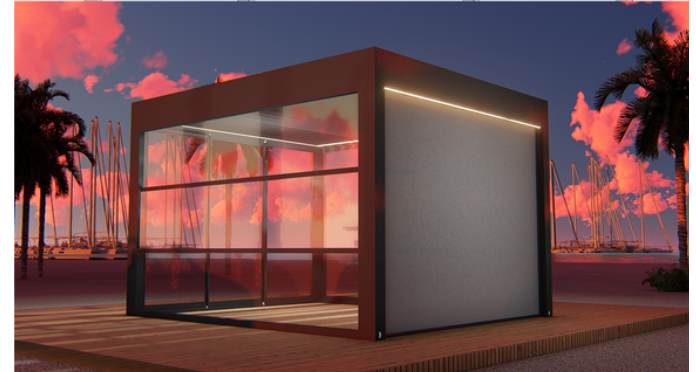

# SKY FLEX

Bioclimatic Pergola remote controlled retractable aluminium louvres.

100% waterproof with LED lights around the roof .

With fully retractable roof provides you an open feeling, while keeping you covered under its shelter. You can slide the louvre blades on the roof open fully to enjoy the sunlight at its maximum.

# FIX GLASS ROOF

Skyline fixed double glazing glass roof comes with aluminium structure. 100% waterproof with spotlights on roof.

A fixed glass roof pergola is a type of outdoor structure that features a solid roof made of glass panels. Unlike traditional pergolas, which often have an open or latticed roof, a fixed glass roof pergola provides a fully enclosed and protected space while still allowing natural light to filter through.

# ZIP BLINDS

Zipblinds are typically made from durable and weather-resistant materials, such as high-quality fabrics or mesh, that are built to withstand various outdoor conditions. The blinds are custom-made to fit the dimensions of your pergola, ensuring a perfect and seamless integration with the structure.

The key feature of Zipblinds is their innovative zip-guided system. This system allows the blinds to be easily raised or lowered along vertical tracks that are installed on the sides of the pergola. The zippers on the blinds securely fasten them to the tracks, preventing any gaps and ensuring a tight and secure fit.