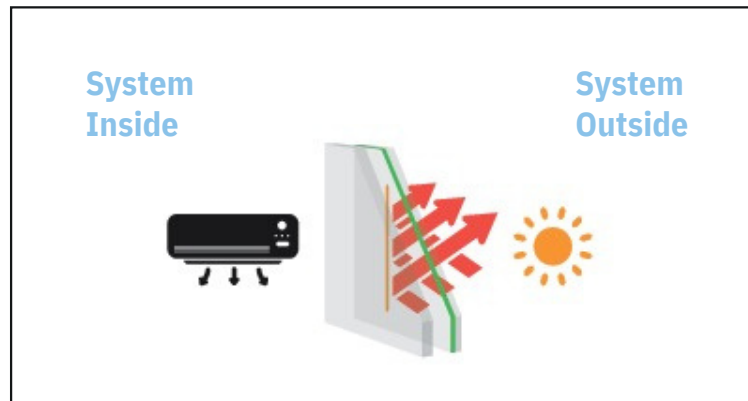

ADVANTAGES

- Customers can choose a suitable glass configuration for the ambient.
- Quickly opening and closing, easy movement that does not require much power.
- You can apply one of the lock systems on which side you want.
- It is not affected by high temperature difference.