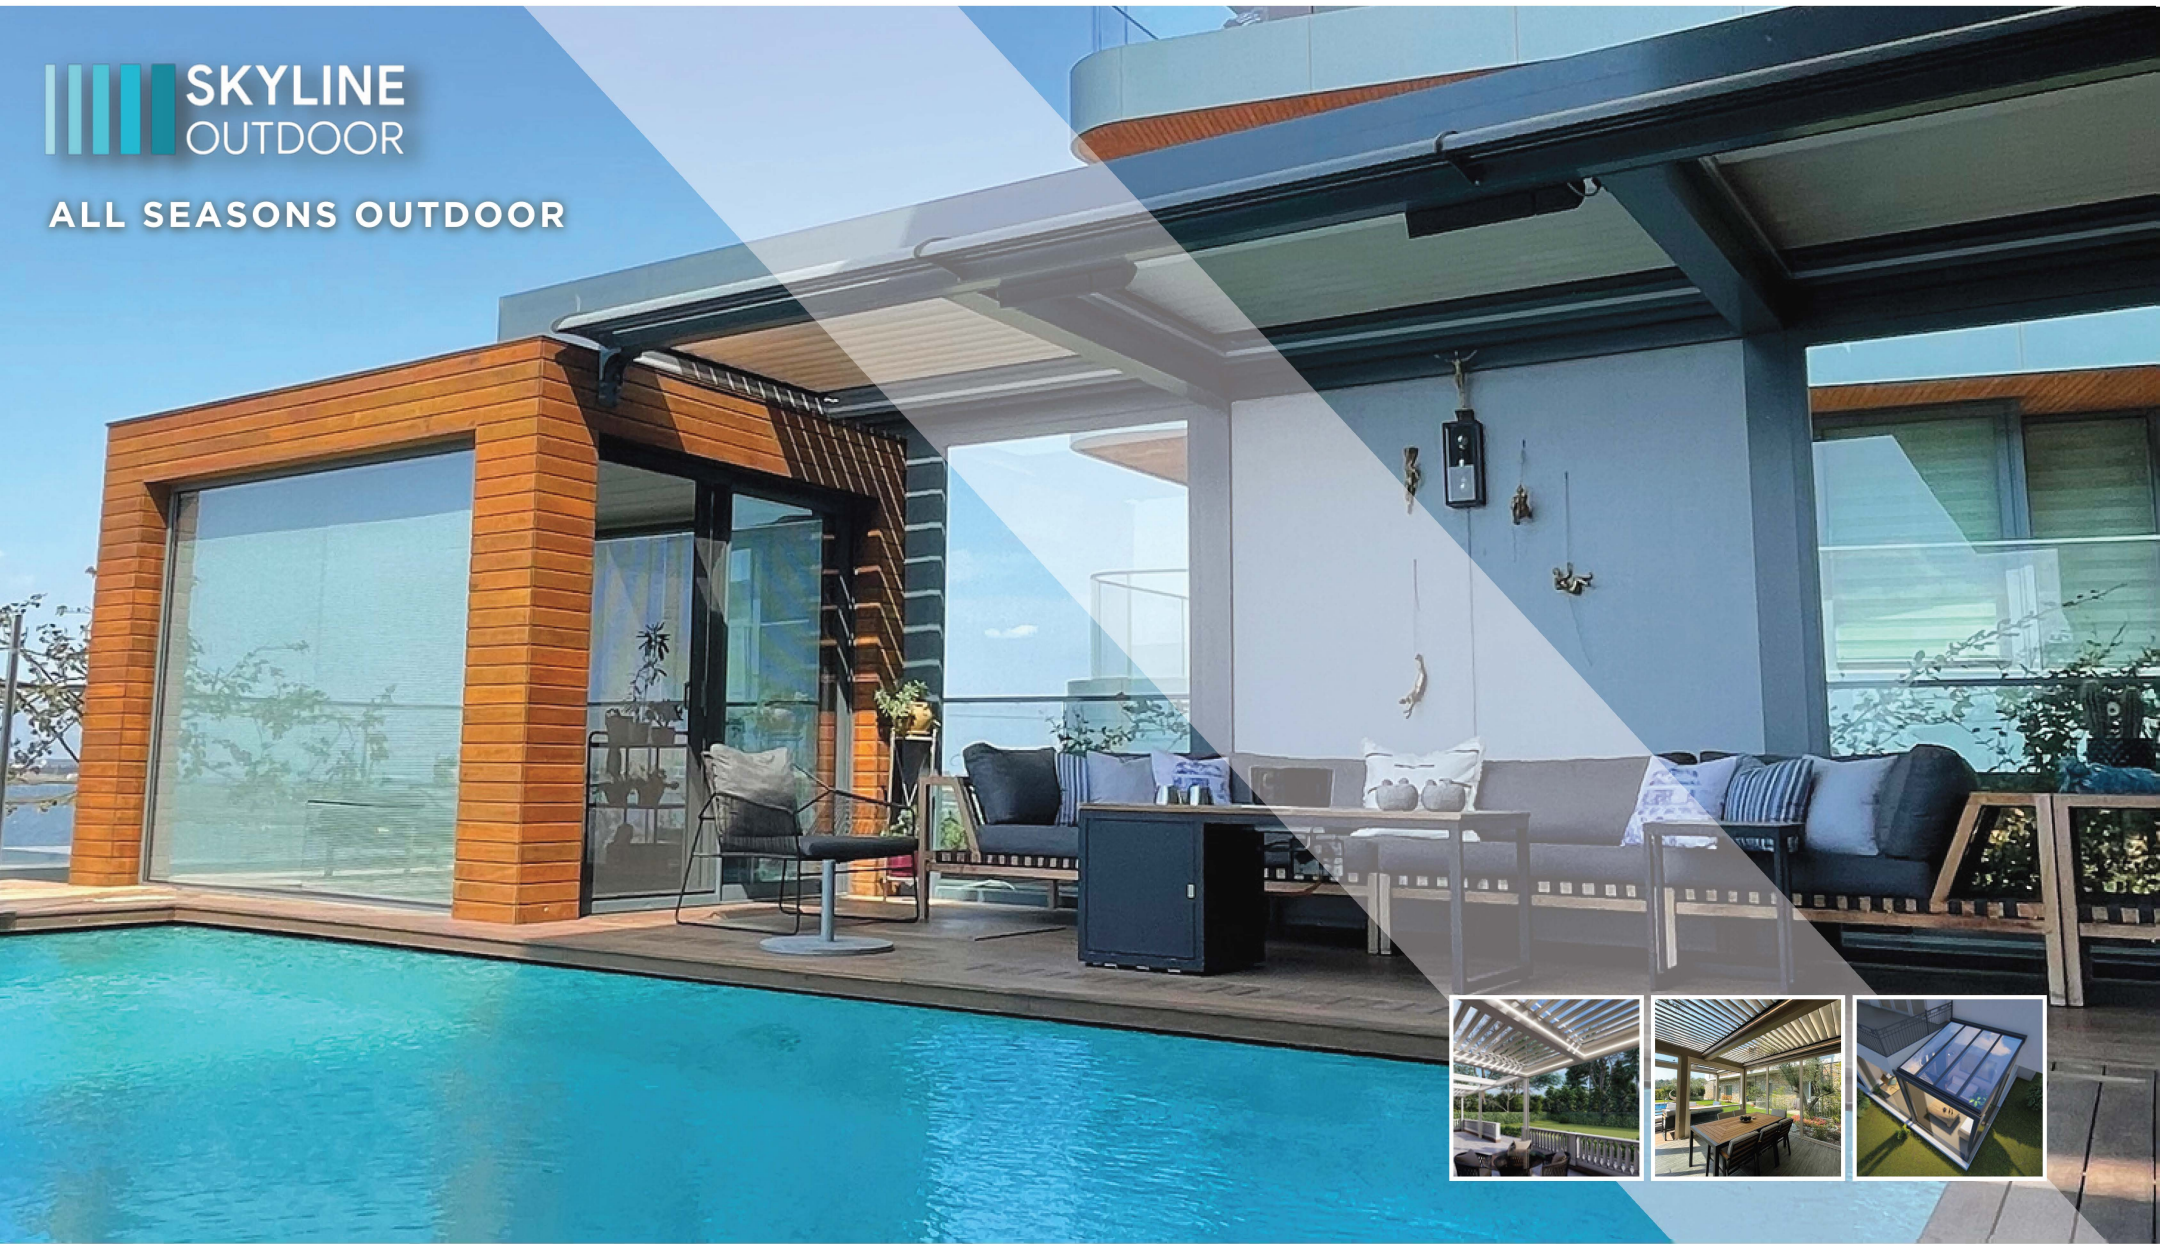

# WELCOME

Welcome to the world of exquisite exterior design where functionality meets aesthetics. Skyline Outdoor Inc. re-designs outdoor living systems under the brand name of Pergola.

Step into the enchanting realm of pergolas, where outdoor living spaces are transformed into serene havens of comfort and style. A pergola, with its open framework of sturdy columns and gracefully arching beams, creates an inviting atmosphere that seamlessly blends nature with architecture.

Whether placed in a garden, patio, or backyard, an elegant pergola offers a timeless and sophisticated atmosphere, providing a perfect blend of form and function. It is an exquisite addition that enhances the overall aesthetic appeal of any outdoor space, making it a truly enchanting and memorable setting.