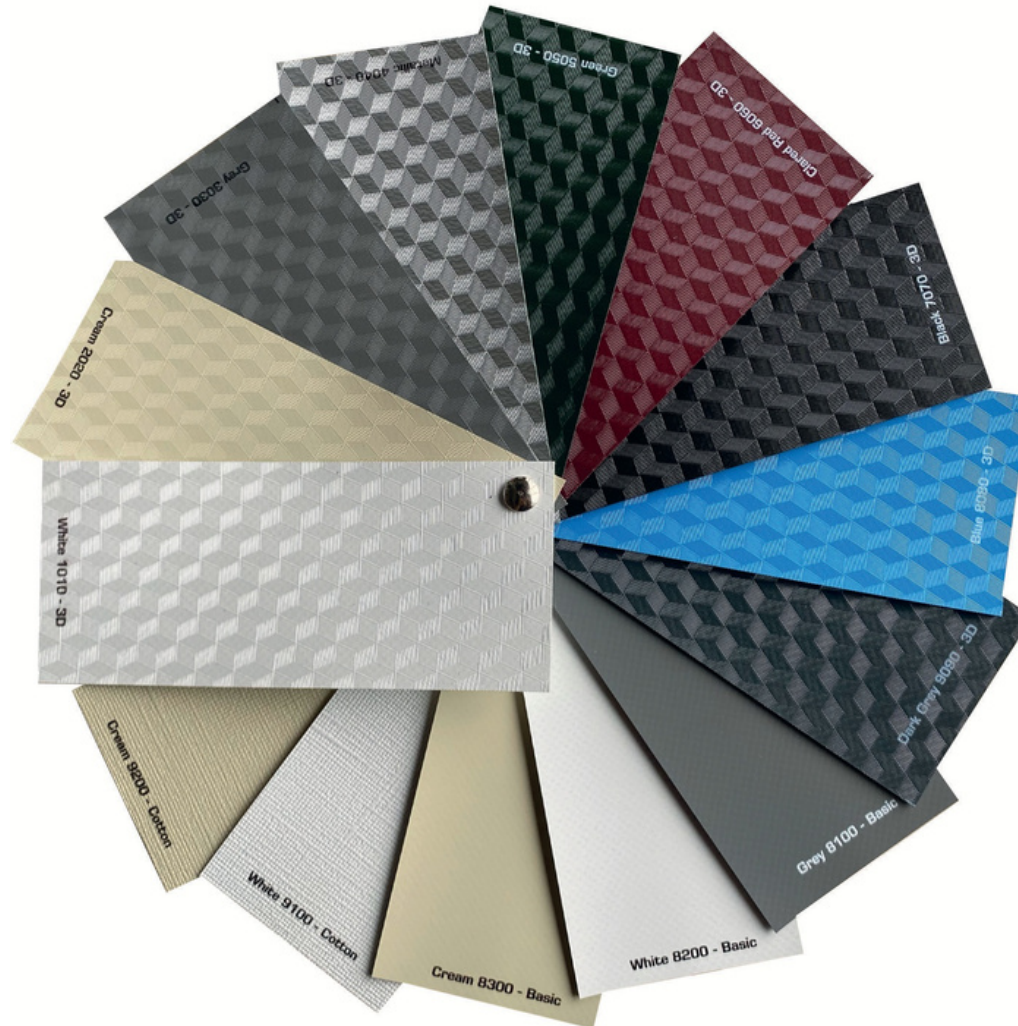

Fabric Options Catalog

The image was taken outdoors in daylight.
It may differ 20% with the actual appearance.