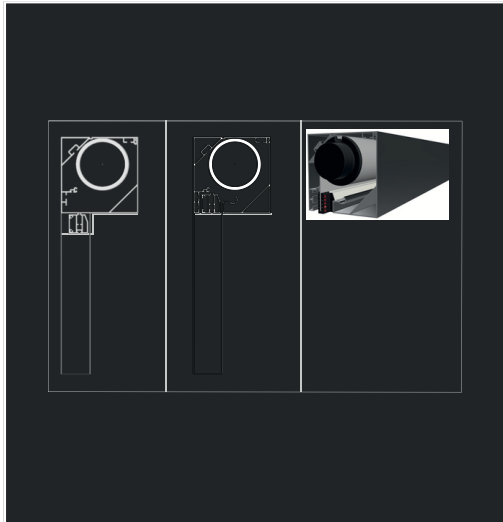

New, interlocking design that does not require fasteners