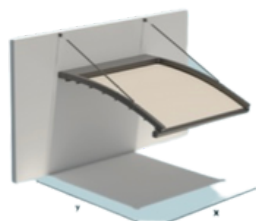

# Available shapes

1C-01

1L-01

2C-01

1C-02

1L-02

2L-01

# FIX GLASS ROOF

Skyline fixed double glazing glass roof comes with aluminium structure. 100% waterproof with spotlights on roof.

A fixed glass roof pergola is a type of outdoor structure that features a solid roof made of glass panels. Unlike traditional pergolas, which often have an open or latticed roof, a fixed glass roof pergola provides a fully enclosed and protected space while still allowing natural light to filter through.