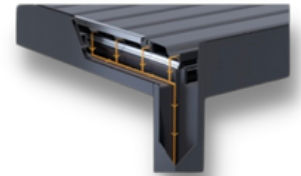

## Water Drainage

ONLY SKYLOUNGE  
TUBE LED

SKYLOUNGE & SKYMAX  
Perimeter & RGB LED

The structures are made to move raindrops of the ceiling as fast as possible, other than standard slope that will cause water to slide down the structure also uses an embedded water draining system that connects the ceiling to the ground and does not let water to slide down from unwanted sections of the structure.