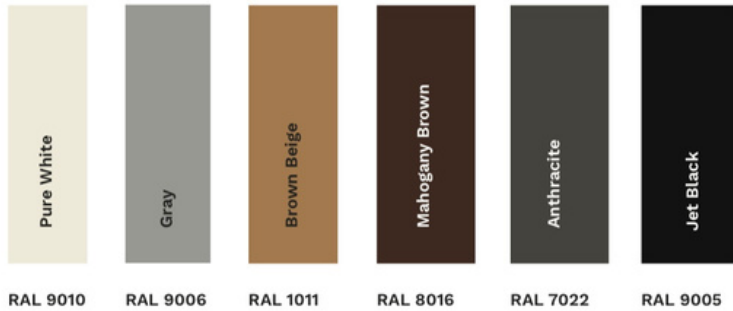

# Structure Color and Finish

Our Pergolas utilize aluminium all over the structure to ensure lightness and strength at an optimum; however, you can cover the body and the columns with one of our many colours and finish choices as you can see below.

## METAL FINISHES

RAL 9010    RAL 9006    RAL 1011    RAL 8016    RAL 7022    RAL 9005